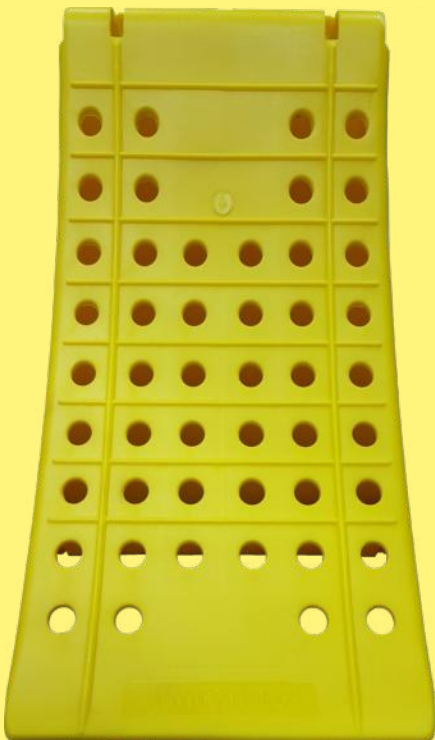

New To Our Range

Plastic wheel chock

Safety yellow for high visibility

To suit R22.5 wheels

Suitable for all types of vehicles

Compatible with our steel chock holder (part 232005B)

Can be supplied with metal anti-skid strip (part 232053)

DIN 76051-E53

Weight 1.4kg